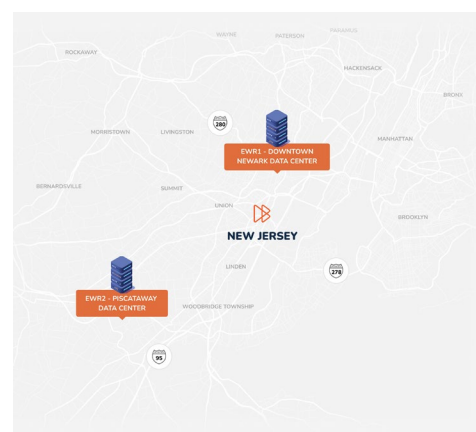

## Downtown Newark Data Center

165 Halsey Street Suite #500 Newark, NJ 7102

Our downtown Newark data center, EWR1, is 10 minutes from Newark International Airport, a five-minute walk to the Prudential Center, and easily accessible via mass transit. This carrier hotel interconnection hub provides access to many onsite carriers, with many Internet, fiber, interconnect, and cross-connect options.

## Local Service. Boundless Reach.

Our **65+ data centers** are strategically located in **27+ markets** that offer high population densities as well as a concentration of technology business and research universities.